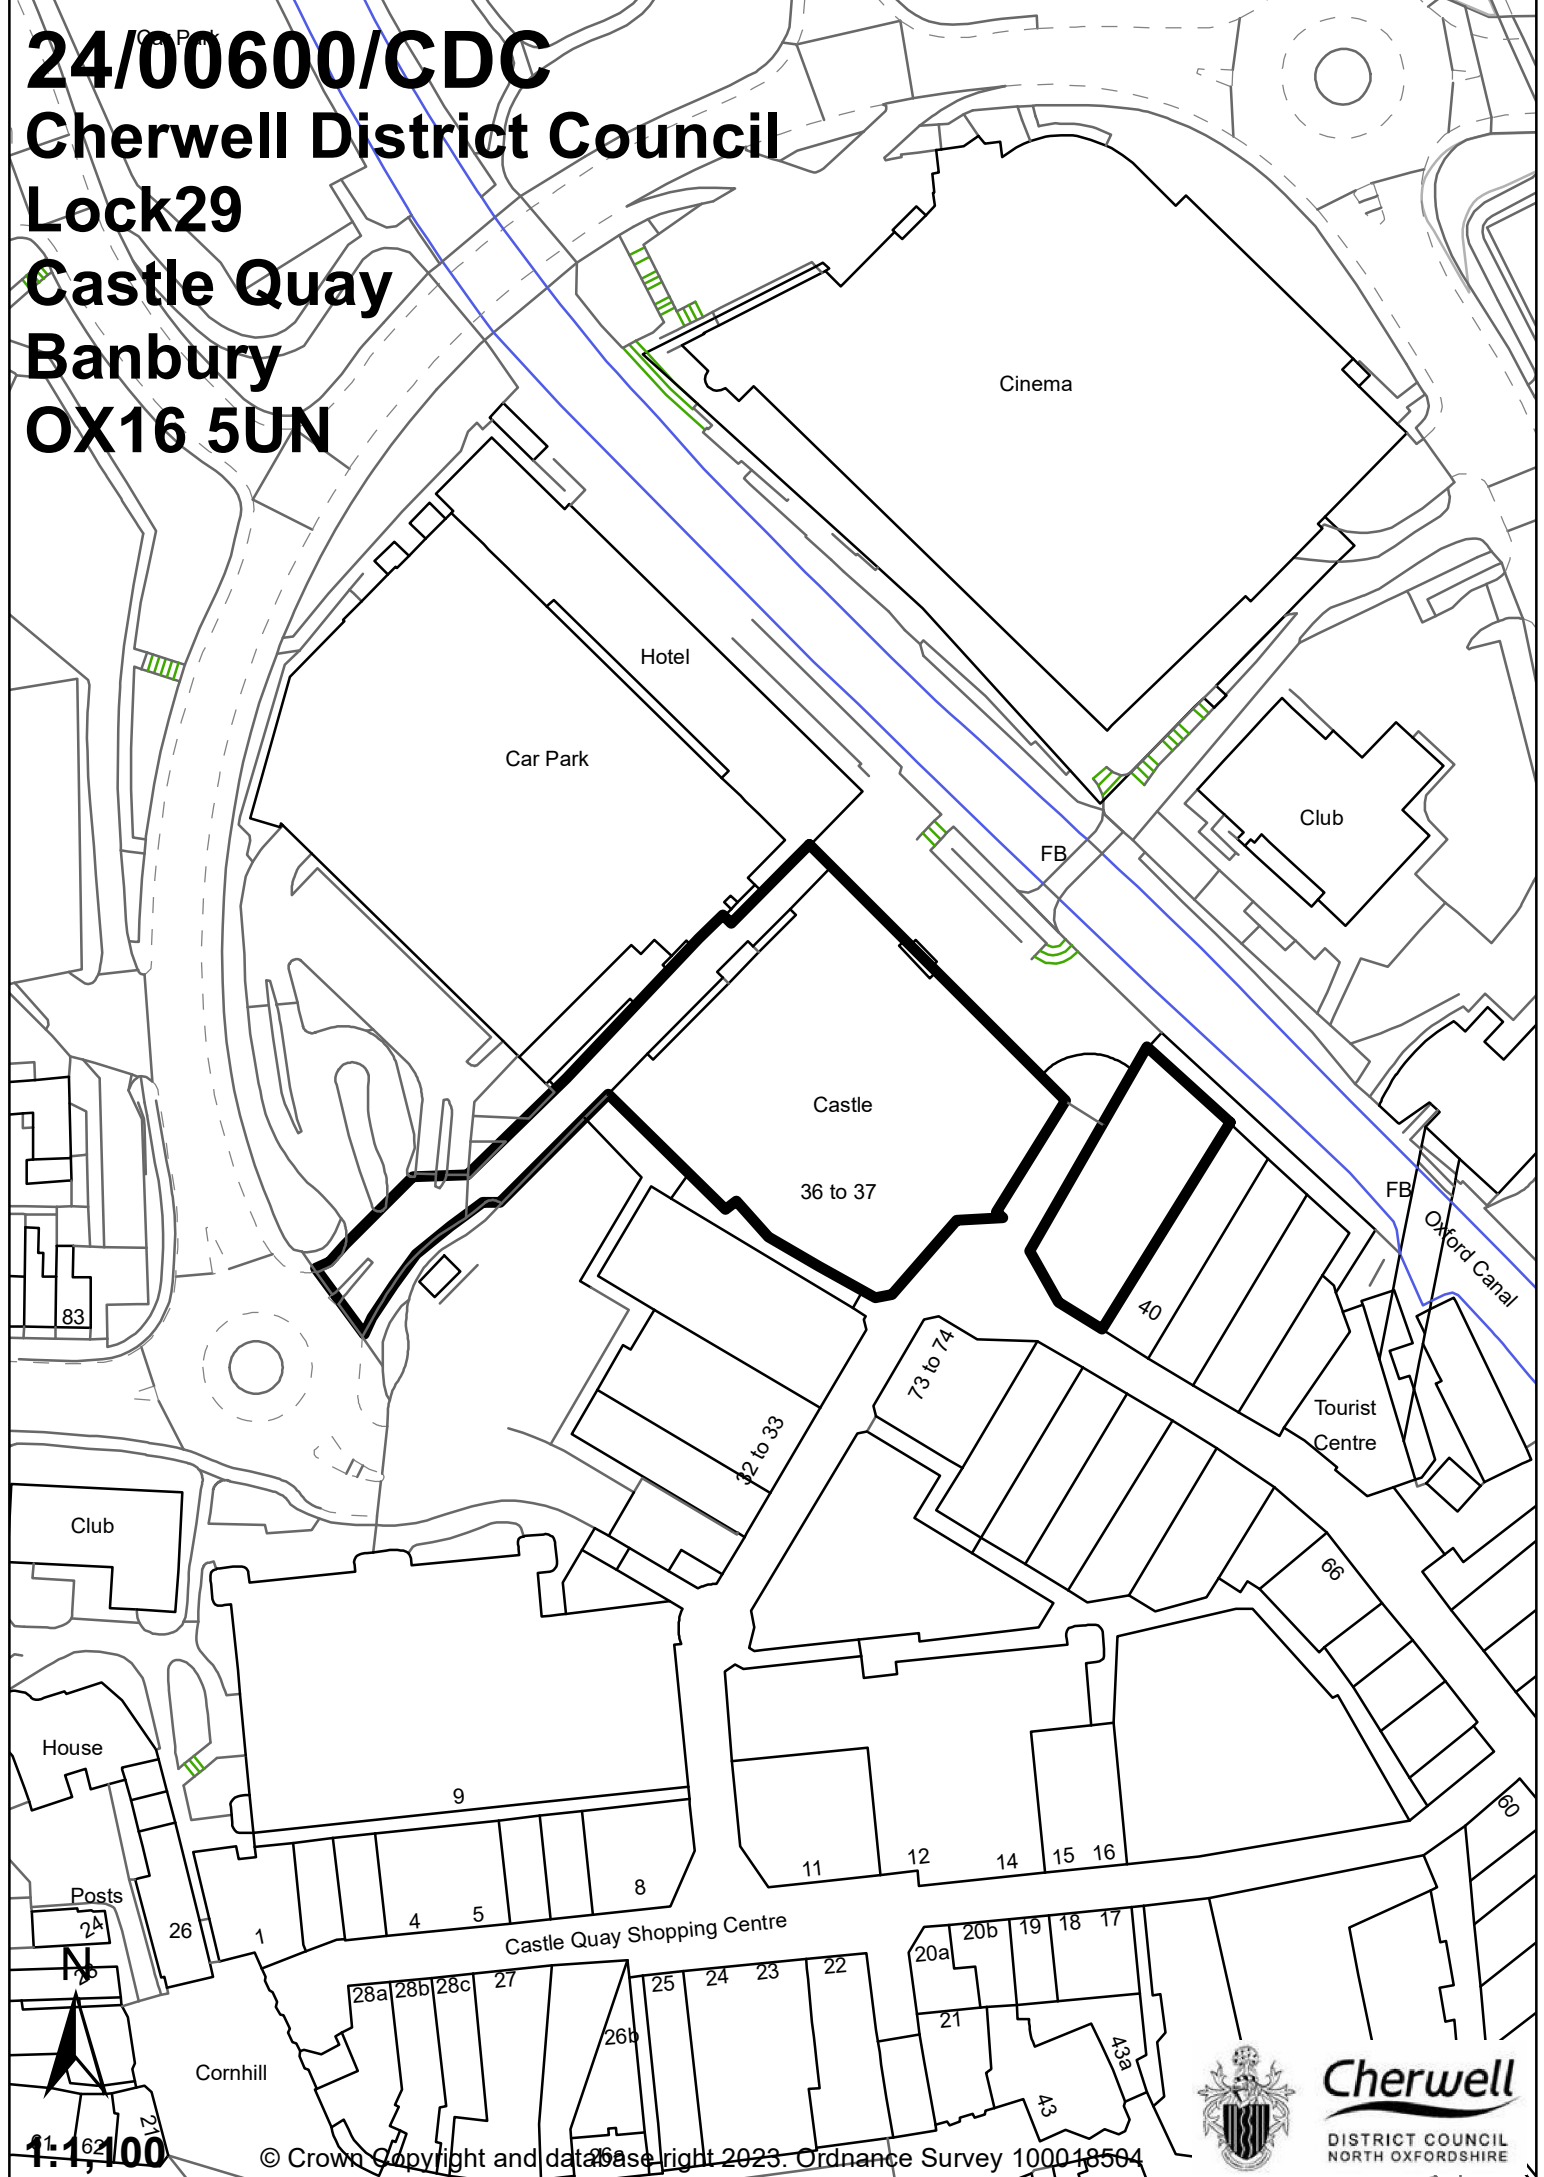

24/00600/CDC
Cherwell District Council
Lock29
Castle Quay
Banbury
OX16 5UN

1:1,100